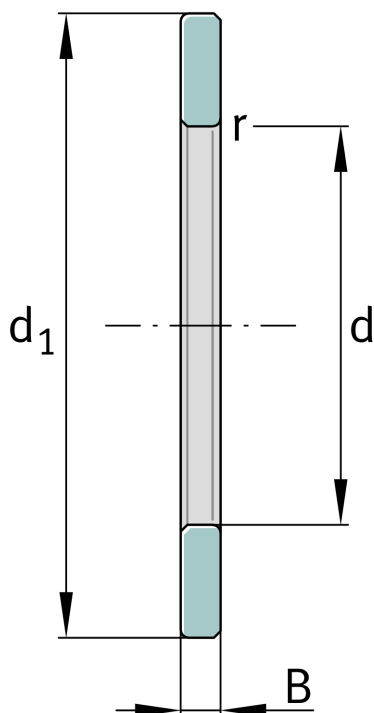

**WS81110**

Shaft locating washer

Schaeffler ID:
0000253210000Axial cylindrical roller bearings 811, single
direction, comprising K811, GS, WS

Technical information

**Main Dimensions & Performance Data**

d	50 mm	Bore diameter
d ₁	70 mm	Lip diameter shaft washer
B	4 mm	Height shaft washer
	55.2 g	Weight

Mounting dimensions

r _{min}	0.6 mm	minimum chamfer dimension
------------------	--------	---------------------------